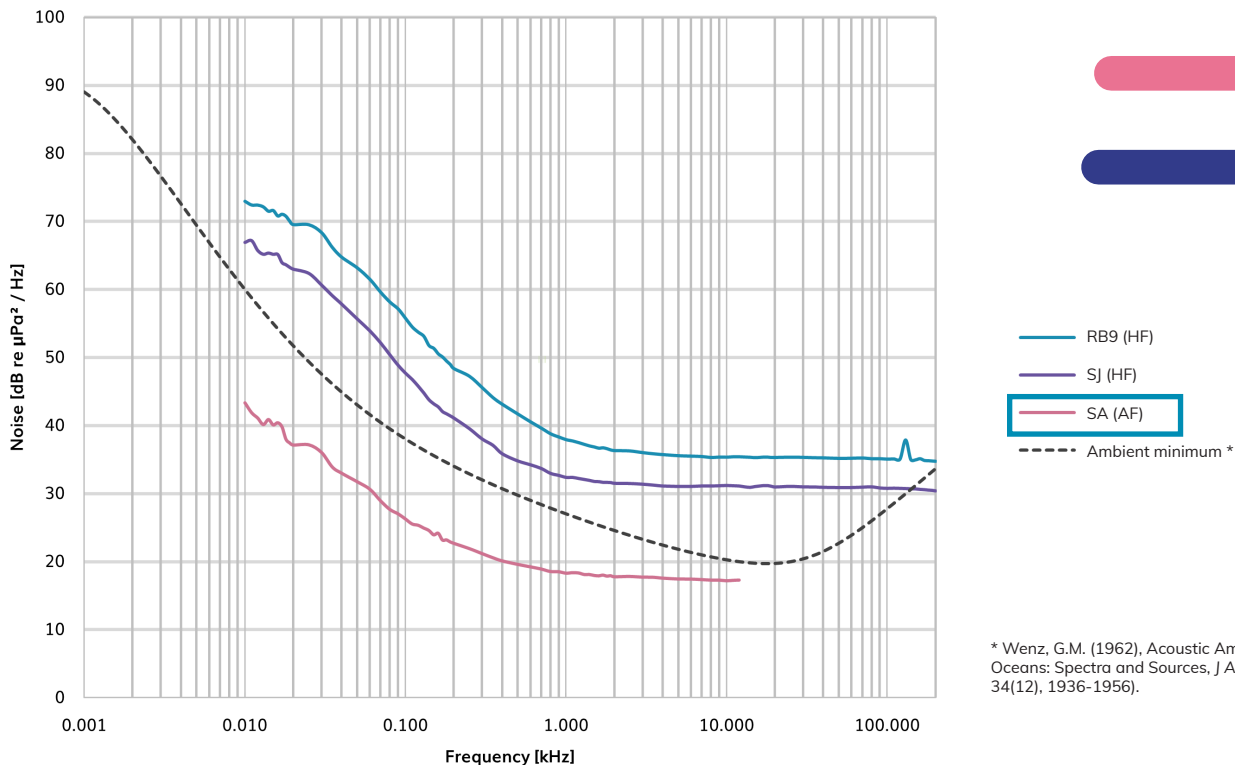

icListen AF

Accurate. Simple. Reliable.

The icListen Smart Digital Hydrophones are the industry's standard in digital marine acoustics. This compact, all-in-one instrument can process, stream, and record acoustic data, all in real-time. The icListen is fully calibrated, with rechargeable batteries, large memory, and internal processing of spectrum data and a built-in event detector.

Use the icListen as a digital hydrophone, acoustic recorder, or both simultaneously. Collect ocean sound data accurately, simply and reliably. Improve decision making and project success by choosing the icListen as part of your next deployment.

Compact and fast. Record, listen and analyze ocean data anywhere.

* Wenz, G.M. (1962), Acoustic Ambient Noise in the Oceans: Spectra and Sources, J ACOUST SOC AM, 34(12), 1936-1956.

	SA	Units
SIGNAL PERFORMANCE		
Low Frequency Cutoff	8	Hz
±3 dB Bandwidth	4	kHz
Usable Bandwidth	12.8	kHz
Maximum Data Sample Rate	32	ksps
Minimum Data Sample Rate	1	ksps
Resolution	24	bits
Minimum Self Noise	17	dB re $\mu\text{Pa}^2/\text{Hz}$
Peak Input Level (μPa)	165	dB re μPa
Peak Input Level (Volts)	6	dBV
Voltage Sensitivity	-159	dB re $\text{V}/\mu\text{Pa}$
Digital Sensitivity, 24-bit	-30	dB count/ μPa
Dynamic Range, 1.0 Hz Bandwidth	148	dB

MECHANICAL		
Weight (Titanium Case) [in air]	1045	g
Weight (Titanium Case) [in seawater]	686	g
Weight (Plastic Case) [in air]	632	g
Weight (Plastic Case) [in seawater]	273	g
Volume (Displacement)	368	cm^3
Overall Length, including connector	252	mm
Sensor Element Length	52	mm
Body (Can) Length	165	mm
Body Diameter	48	mm