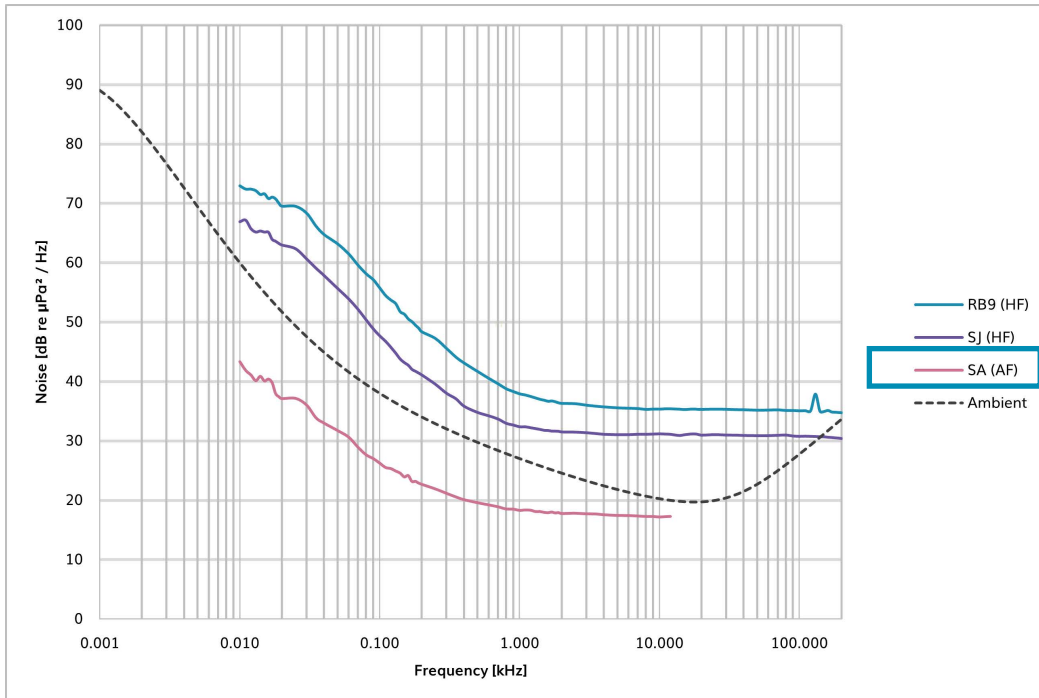

icListen AF

Accurate. Simple. Reliable.

The icListen Smart Digital Hydrophones are the industry's standard in digital marine acoustics. This compact, all-in-one instrument can process, stream, and record acoustic data, all in real-time. The icListen is fully calibrated, with rechargeable batteries, large memory, and internal processing of spectrum data and a built-in event detector.

Use the icListen as a digital hydrophone, acoustic recorder, or both simultaneously. Collect ocean sound data accurately, simply and reliably. Improve decision making and project success by choosing the icListen as part of your next deployment.

Compact and fast. Record, listen and analyze ocean data anywhere.

* Wenz, G.M. (1962), Acoustic Ambient Noise in the Oceans: Spectra and Sources, *J ACOUST SOC AM*, 34(12), 1936-1956).

	SA	Units
SIGNAL PERFORMANCE		
Low Frequency Cutoff	1	Hz
±3 dB Bandwidth	4	kHz
Usable Bandwidth	12.8	kHz
Maximum Data Sample Rate	32	ksps
Minimum Data Sample Rate	1	ksps
Resolution	24	bits
Minimum Self Noise	17	dB re $\mu\text{Pa}^2/\text{Hz}$
Peak Input Level (μPa)	165	dB re μPa
Peak Input Level (Volts)	6	dBV
Voltage Sensitivity	-159	dB re $\text{V}/\mu\text{Pa}$
Digital Sensitivity, 24-bit	-30	dB count/ μPa
Dynamic Range, 1.0 Hz Bandwidth	148	dB

MECHANICAL		
Weight (Titanium Case) [in air]	1045	g
Weight (Titanium Case) [in seawater]	686	g
Weight (Plastic Case) [in air]	632	g
Weight (Plastic Case) [in seawater]	273	g
Volume (Displacement)	368	cm^3
Overall Length, including connector	252	mm
Sensor Element Length	52	mm
Body (Can) Length	165	mm
Body Diameter	48	mm
Operating Temperature	-5 to 35	Celcius